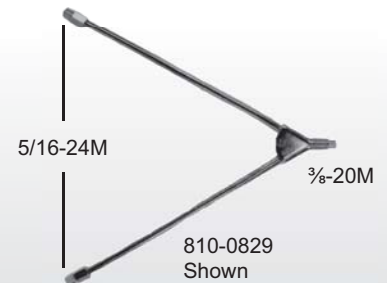

Stock No.	For Tip Style	For Tip Sizes	For Torch	Description
810-0828	759	7,8		6" (15.2cm) Flexible Extension
818-0960	9	00-5	350/450/474/475	4 1/2" (11.4cm) Flexible

Stock No.	For Tip Style	For Tip Sizes	For Torch	Description
811-0414	9		550/750/800	10" (25.4cm) Flexible
810-5701	9	00-10		8" (20.3cm) Dual Flexible

Stock No.	For Tip Style	For Tip Sizes	For Torch	Description
811-0992	HD	1-5		42" (106.7cm) Rigid 1/2-20M
811-0991			800	24" (61.0cm) Rigid
811-0853	757	12-18		18" (45.7cm) Rigid

Stock No.	For Tip Style	For Tip Sizes	For Torch	Description
810-0829				8" (20.3cm) Dual Flexible
811-1411	759	7-10	550/750/800	9" (22.9cm) Flexible
811-1412				4" (10.2cm) Rigid

Stock No.	For Tip Style	For Tip Sizes	For Torch	Mixer	Description
811-0434	9	00-10	750/800	810-1700	10" (25.4cm) Flexible