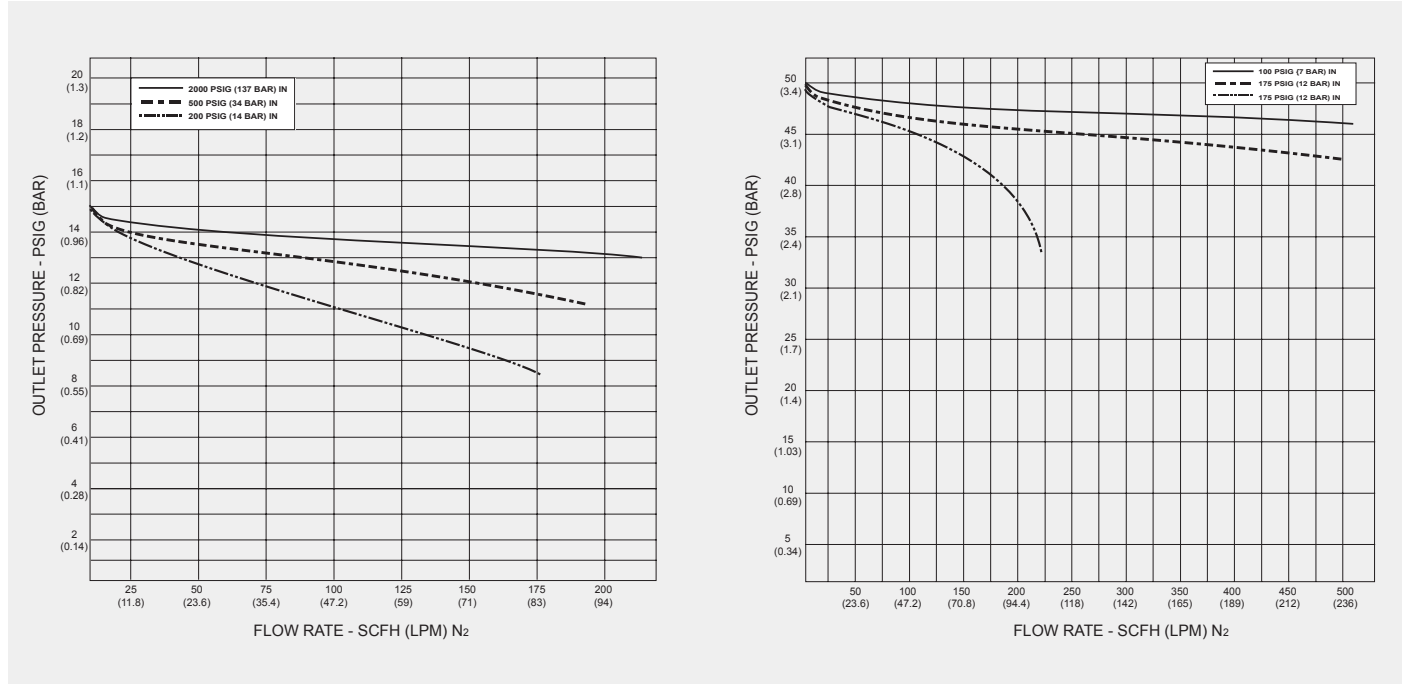

Regulator Flow Curves

Flow Curves for 325 Series

Flow Curves for 308 Series