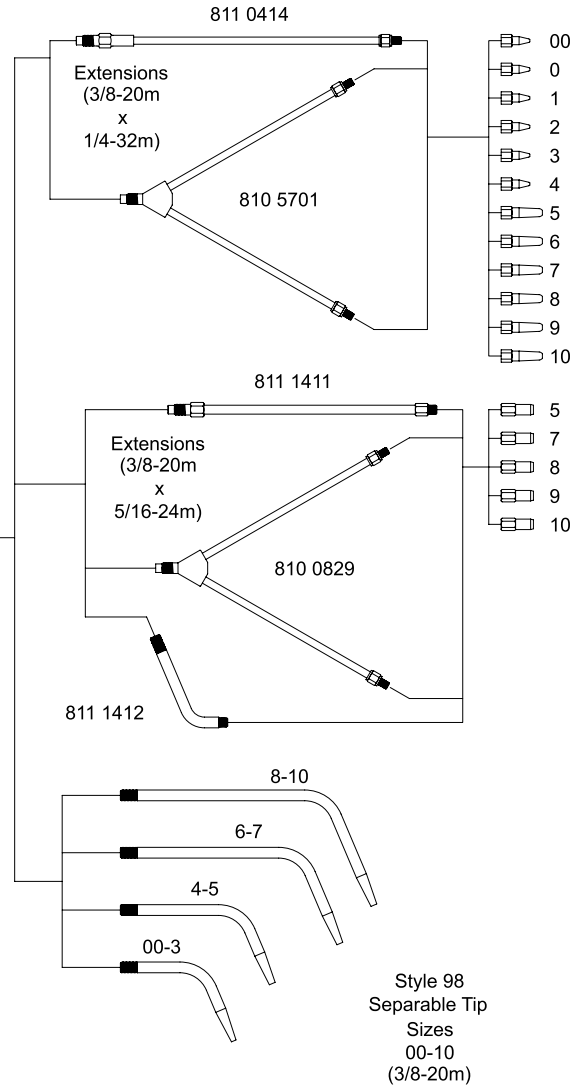

550 Rękojeść i dodatki

Uchwyty palników

Style 761
Replacement Heads
Size 5 to 10

Style 760
Universal Heating Tip
Assemblies
Size 5 to 10

Style 550 Torch

Style 3590
Cutting Attachment

All 3/4" 3 Land
Cutting Tips
For All Fuels

Attachments
& Handles