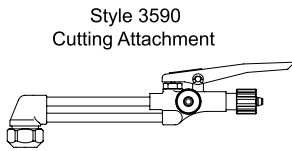

550 Rękojeść i dodatki

Uchwyty palników

Style 761
Replacement Heads
Size 5 to 10

Style 760
Universal Heating Tip
Assemblies
Size 5 to 10

Style 550 Torch

Style 3590
Cutting Attachment

All 3/4" 3 Land
Cutting Tips
For All Fuels

Attachments
& Handles