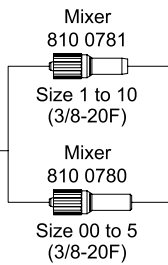

550 Rękojeść i dodatki

Uchwyty palników

Style 761
Replacement Heads
Size 5 to 10

Style 760
Universal Heating Tip
Assemblies
Size 5 to 10

Style 550 Torch

Style 3590
Cutting Attachment

All 3/4" 3 Land
Cutting Tips
For All Fuels