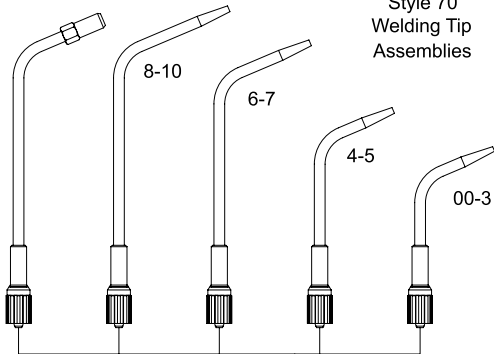

550 Rękojeść i dodatki

Uchwyty palników

Style 761
Replacement Heads
Size 5 to 10

Style 760
Universal Heating Tip
Assemblies
Size 5 to 10

Style 550 Torch

Style 3590
Cutting Attachment

All 3/4" 3 Land
Cutting Tips
For All Fuels

Attachments
& Handles