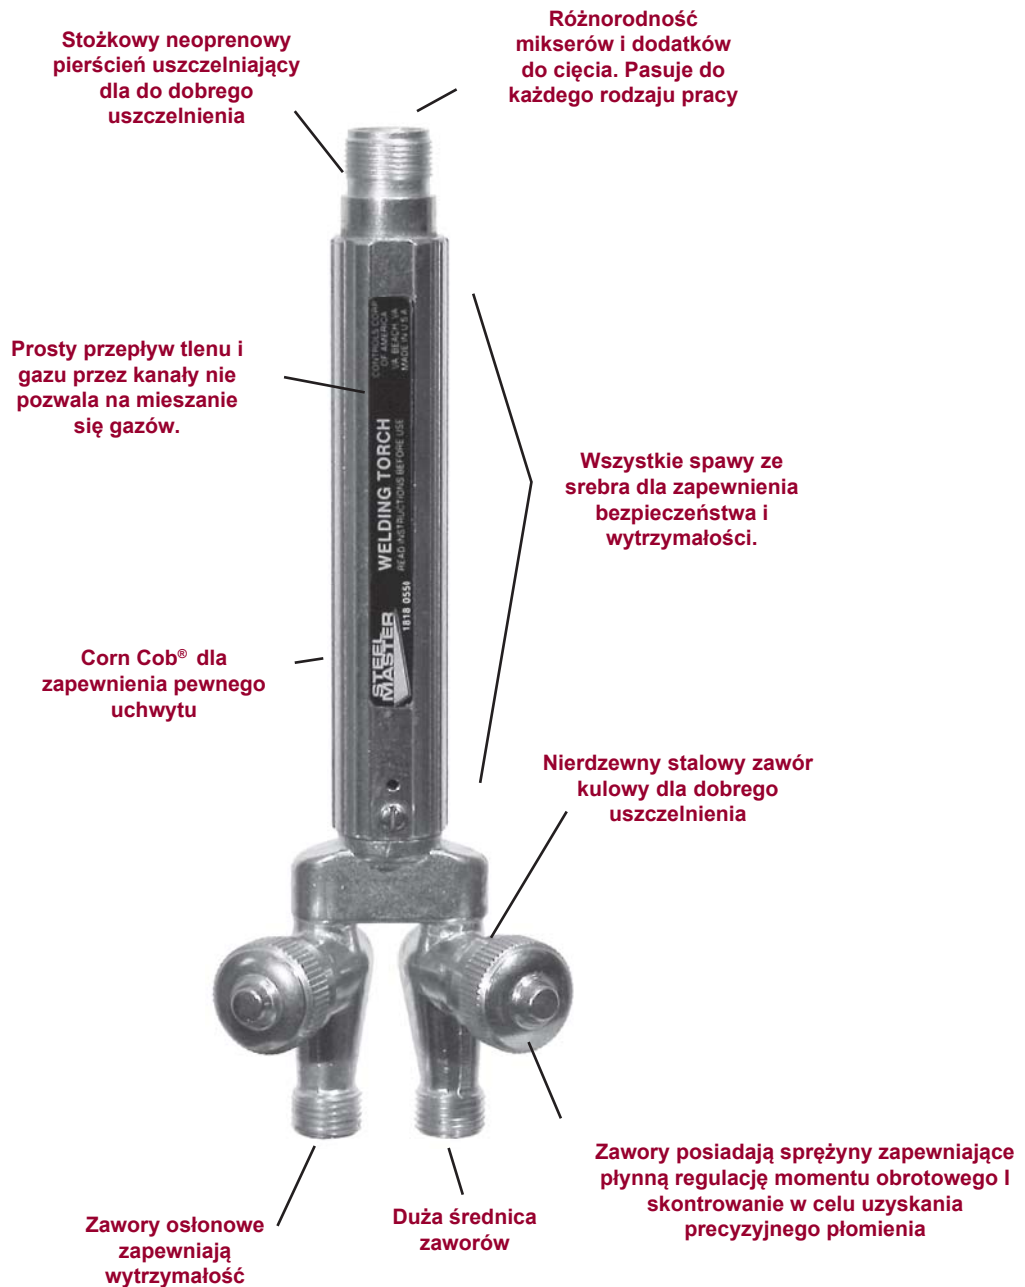

550 Rękojeść i dodatki

Uchwyty palników

Style 761
Replacement Heads
Size 5 to 10

Style 760
Universal Heating Tip
Assemblies
Size 5 to 10

Style 550 Torch

Style 3590
Cutting Attachment

All 3/4" 3 Land
Cutting Tips
For All Fuels

Attachments
& Handles