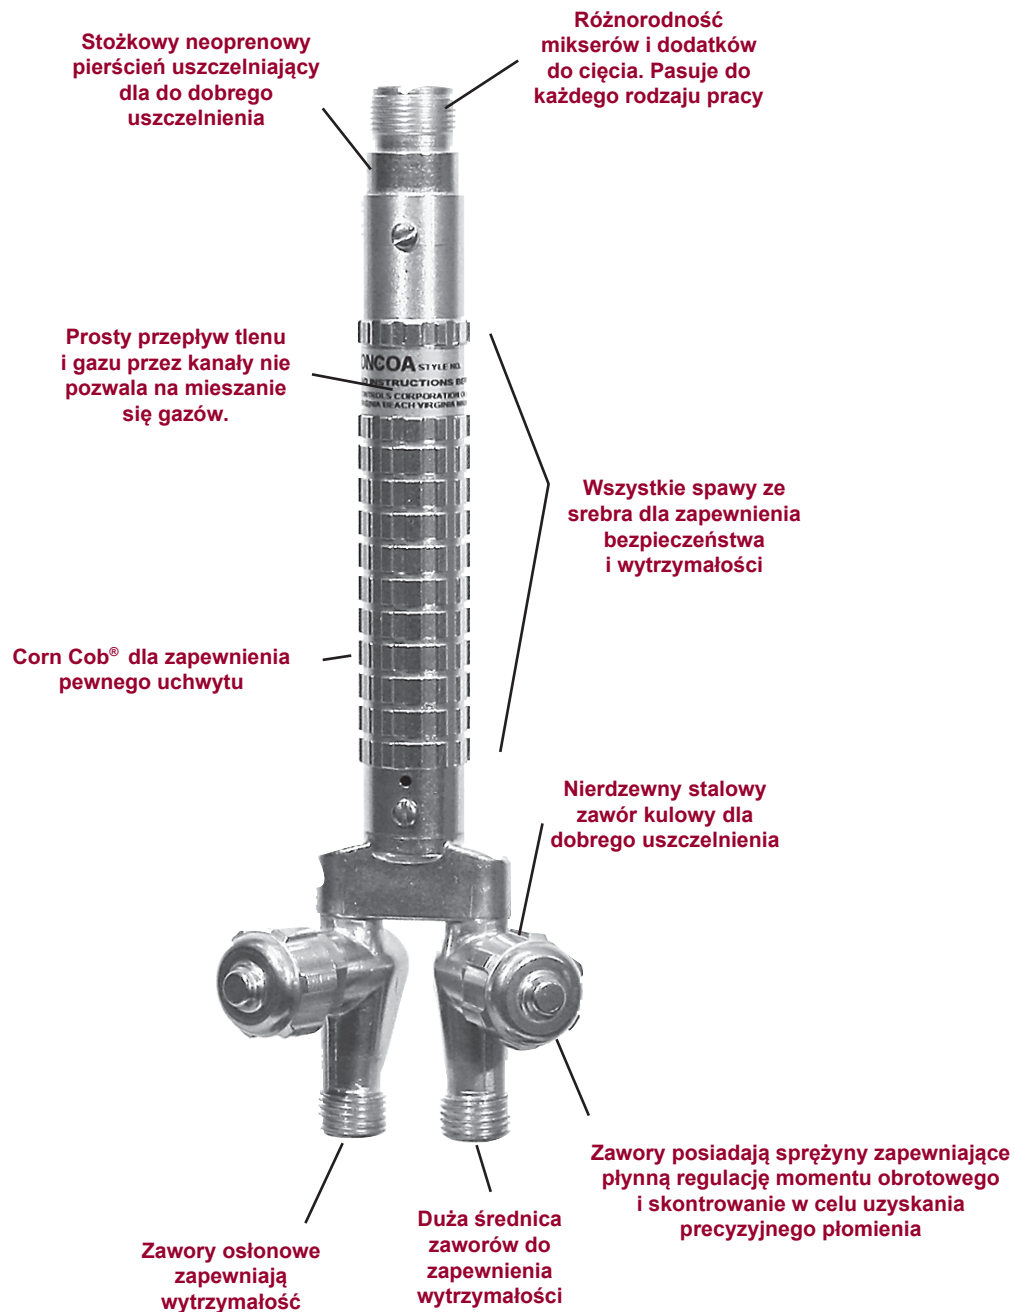

750 Rękojeść i dodatki