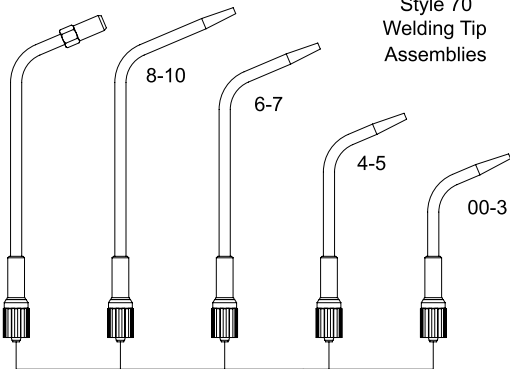

# Uchwyty palników

Style 761  
Replacement Heads  
Size 5 to 10

Style 760  
Universal  
Heating Tip  
Assemblies  
Size 5 to 10

Style 70  
Welding Tip  
Assemblies

Style 750 Torch

Style 4700 & 5700  
Cutting Attachment

All 3/4" 3 Land  
Cutting Tips  
For All Fuels

Mixer  
810 0781  
Size 1 to 10  
(3/8-20F)  
Mixer  
810 0780  
Size 00 to 5  
(3/8-20F)

811 0414

Extensions  
(3/8-20m  
x  
1/4-32m)

810 5701

Style 9  
Welding  
Tips  
Sizes  
00-10  
(1/4-32F)

811 1411

Extensions  
(3/8-20m  
x  
5/16-24m)

810 0829

Style 759  
Multi-Flame  
Heating Tips  
Sizes  
5-10  
(5/16-24F)

811 1412

8-10

6-7

4-5

00-3

Style 98  
Separable Tip  
Sizes  
00-10  
(3/8-20m)

Attachments  
& Handles