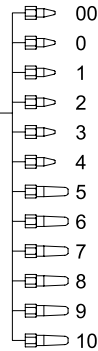

# Uchwyty palników

Style 761  
Replacement Heads  
Size 5 to 10

Style 760  
Universal  
Heating Tip  
Assemblies  
Size 5 to 10

Style 70  
Welding Tip  
Assemblies

Style 750 Torch

Style 4700 & 5700  
Cutting Attachment

All 3/4" 3 Land  
Cutting Tips  
For All Fuels

Mixer  
810 0781  
Size 1 to 10  
(3/8-20F)  
Mixer  
810 0780  
Size 00 to 5  
(3/8-20F)

811 0414

Extensions  
(3/8-20m  
x  
1/4-32m)

810 5701

Style 9  
Welding  
Tips  
Sizes  
00-10  
(1/4-32F)

811 1411

Extensions  
(3/8-20m  
x  
5/16-24m)

810 0829

Style 759  
Multi-Flame  
Heating Tips  
Sizes  
5-10  
(5/16-24F)

811 1412

8-10

6-7

4-5

00-3

Style 98  
Separable Tip  
Sizes  
00-10  
(3/8-20m)

Attachments  
& Handles