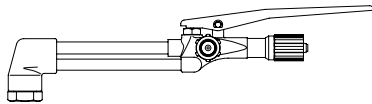

# Uchwyty palników

Style 761  
Replacement Heads  
Size 5 to 10

Style 760  
Universal  
Heating Tip  
Assemblies  
Size 5 to 10

Style 70  
Welding Tip  
Assemblies

Style 750 Torch

Style 4700 & 5700  
Cutting Attachment

All 3/4" 3 Land  
Cutting Tips  
For All Fuels

Mixer  
810 0781  
Size 1 to 10  
(3/8-20F)  
Mixer  
810 0780  
Size 00 to 5  
(3/8-20F)

811 0414

Extensions  
(3/8-20m  
x  
1/4-32m)

810 5701

Style 9  
Welding  
Tips  
Sizes  
00-10  
(1/4-32F)

00-3

Style 98  
Separable Tip  
Sizes  
00-10  
(3/8-20m)

Attachments  
& Handles