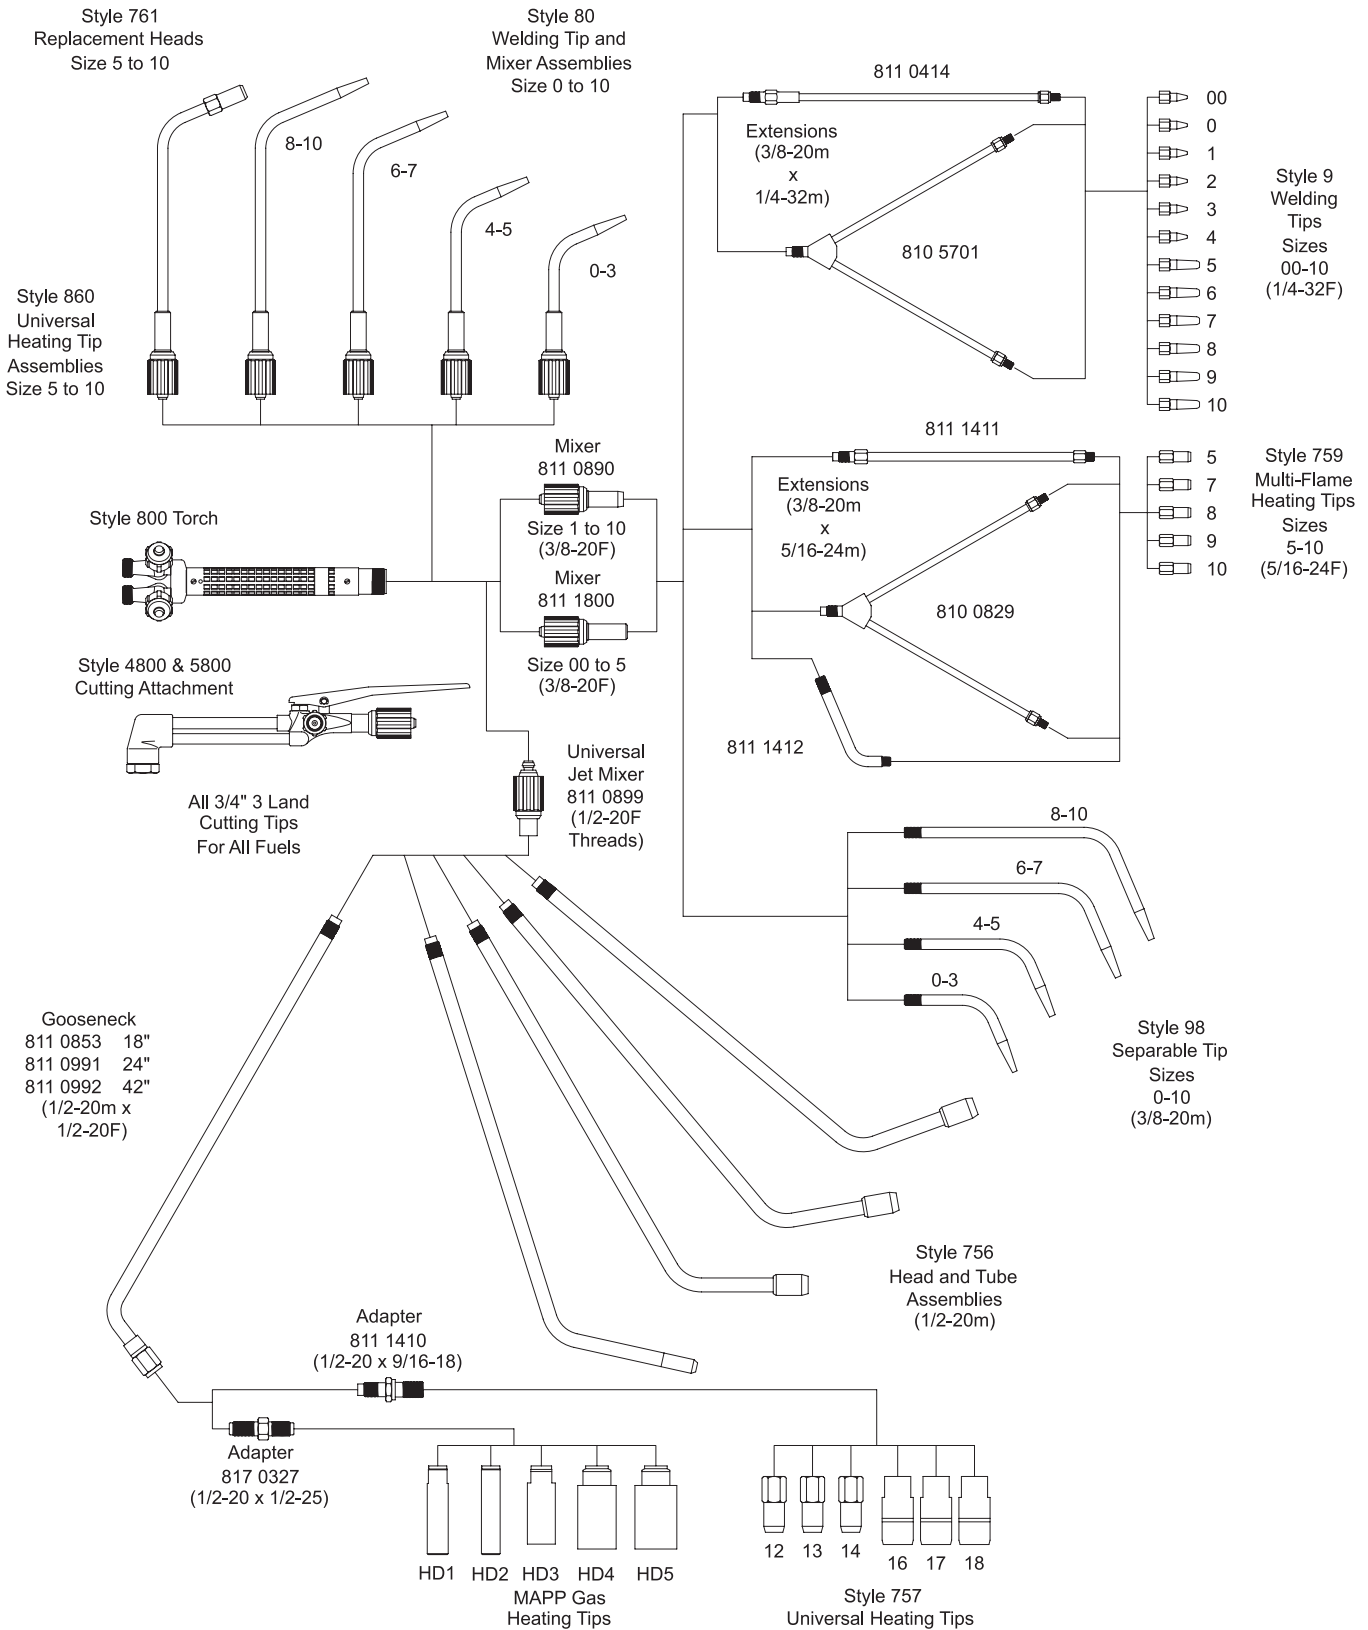

## 800 Torch Handle & Attachments

# Cutting Handles

Attachments  
& Handles