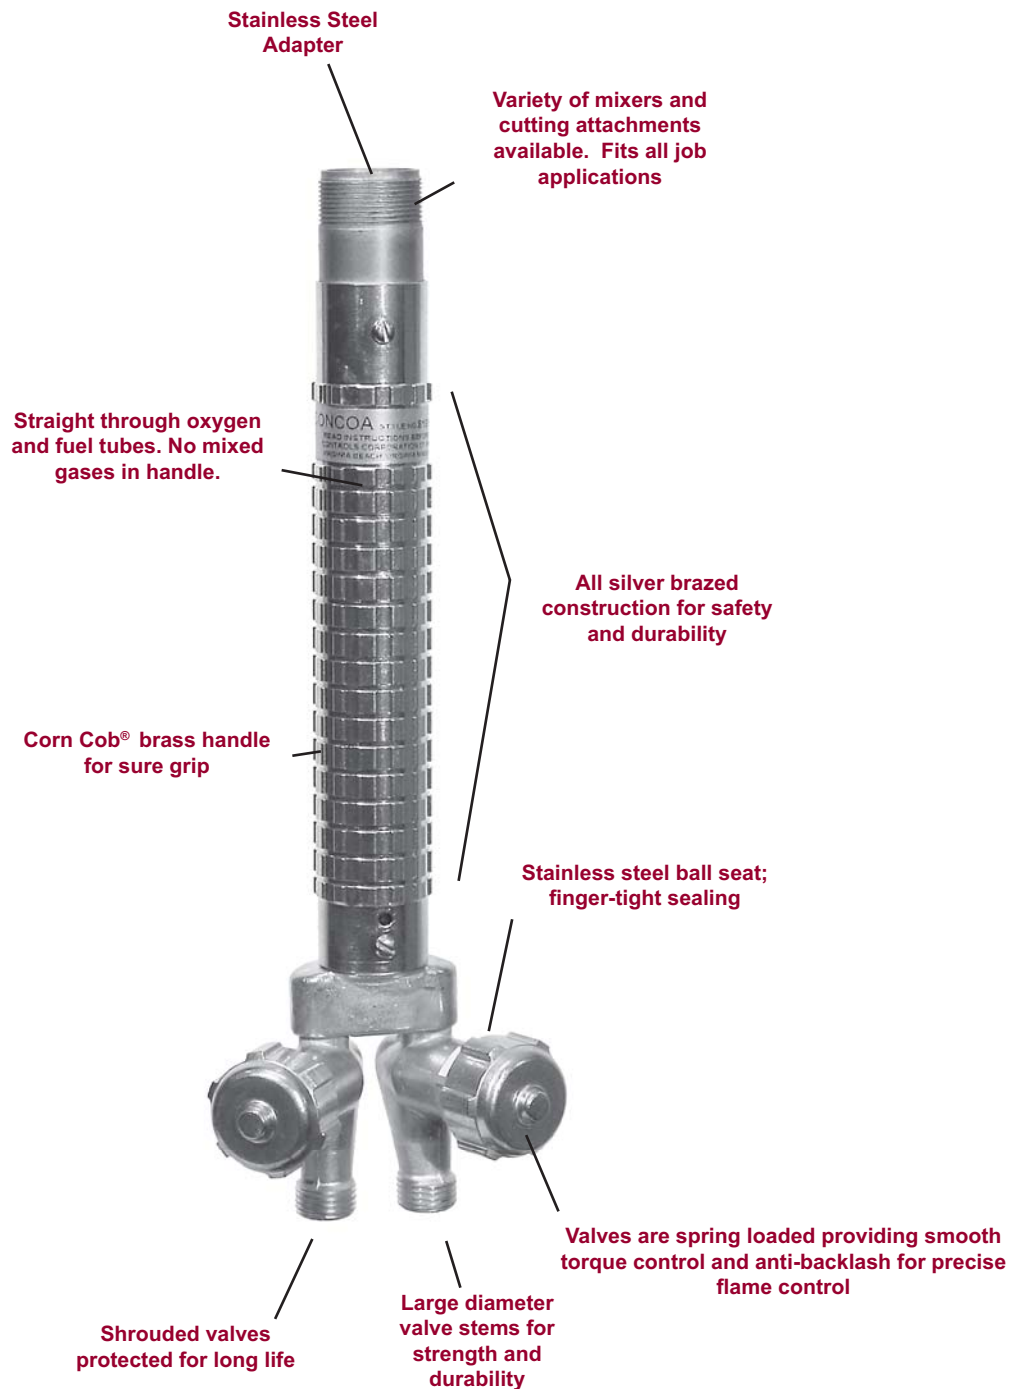

## 800 Torch Handle & Attachments

# Cutting Handles

Attachments  
& Handles