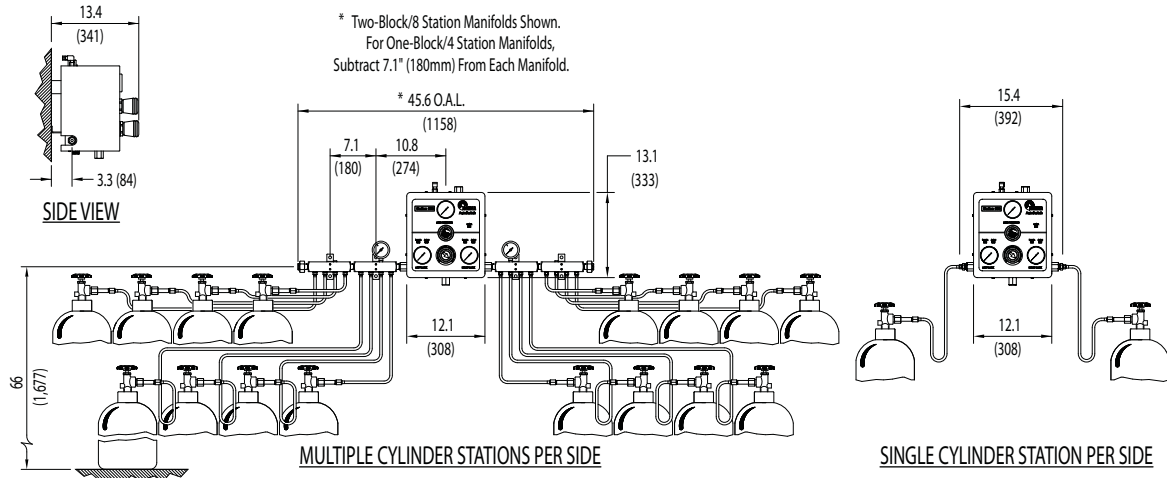

54 lbs. (25 kg)

SYSTEMY PRZEŁĄCZANIA GAZOWEGO

Mounting and Dimensional Information for the 638 Series AutoSwitch

Switchovers

Ordering Information

	A	B	C	D	E	F
Series	Outlet Pressure	Outlet	Pigtail Style	Max Inlet Pressure/ Assembly	CGA Connections	Options
638		0: ½" FPT Port	0: No Pigtail		000	
	1: 0-15 PSIG	1: ½" Tube Fitting	1: 36" Stainless Steel Inner Core and Armor Casing	1: 4500 PSIG/Wall Mount	347	
	2: 0-40 PSIG		2: 72" Stainless Steel Inner Core and Armor Casing	2: 4500 PSIG/Floor Stand	680	
	3: 0-120 PSIG					