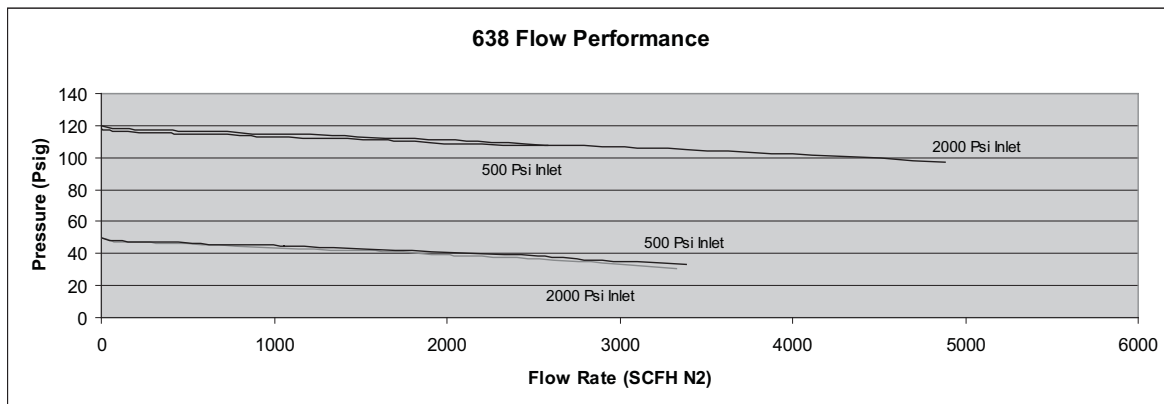

54 lbs. (25 kg)

SYSTEMY PRZEŁĄCZANIA GAZOWEGO

Mounting and Dimensional Information for the 638 Series AutoSwitch

Switchovers

Ordering Information

	A	B	C	D	E	F
Series	Outlet Pressure	Outlet	Pigtail Style	Max Inlet Pressure/ Assembly	CGA Connections	Options
638		0: ½" FPT Port	0: No Pigtail		000	
	1: 0-15 PSIG	1: ½" Tube Fitting	1: 36" Stainless Steel Inner Core and Armor Casing	1: 4500 PSIG/Wall Mount	347	
	2: 0-40 PSIG		2: 72" Stainless Steel Inner Core and Armor Casing	2: 4500 PSIG/Floor Stand	680	
	3: 0-120 PSIG					